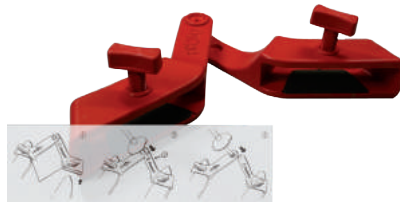

Try Ski

AL5092